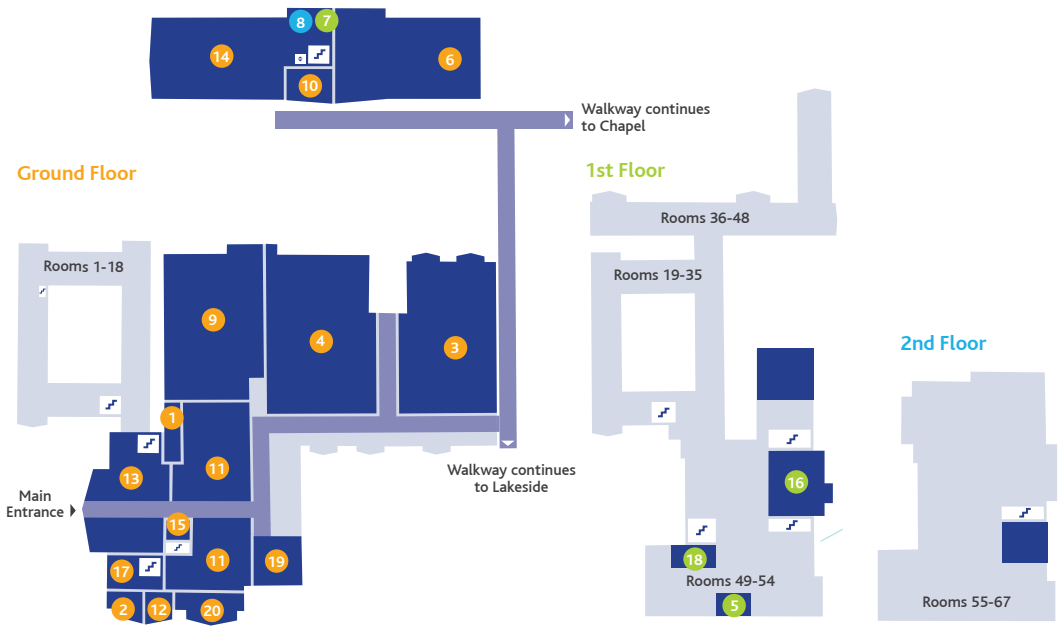

THE HAYES CONFERENCE CENTRE

1 Main Conference Hall

2 Butterley Hall

3 Orchard Hall

4 Derbyshire Suite

Bar

Chapel

Croquet

Dining Rooms

Outdoor Games

Tea & Coffee

Outdoor Sports Area

Play Equipment

Sports Hall

Main House

- | | | | |
|--------------------------|------------------------|-------------------|-------------------|
| 1 Bar | 6 Derbyshire Hall | 11 Garden Lounge | 16 The Board Room |
| 2 Book Room | 7 Derbyshire Rooms 1-6 | 12 Reading Room | 17 The Lounge |
| 3 Butterley Hall | 8 Derbyshire Rooms 7&8 | 13 Reception Area | 18 Upper Lounge |
| 4 Chatsworth Dining Room | 9 Haddon Dining Room | 14 Sports Hall | 19 Vinery |
| 5 Committee Room | 10 Kinder Room | 15 Tea & Coffee | 20 Writing Room |

Lakeside Accommodation

- | | |
|------------------|-----------------------|
| 21 Amber Lounge | 26 Quiet Room |
| 22 Buxton Lounge | 27 Quiet Rooms |
| 23 Derwent Room | 28 Lakeside Reception |
| 24 Dove Room | 29 Tissington Room |
| 25 Prayer Room | 30 TV Room |